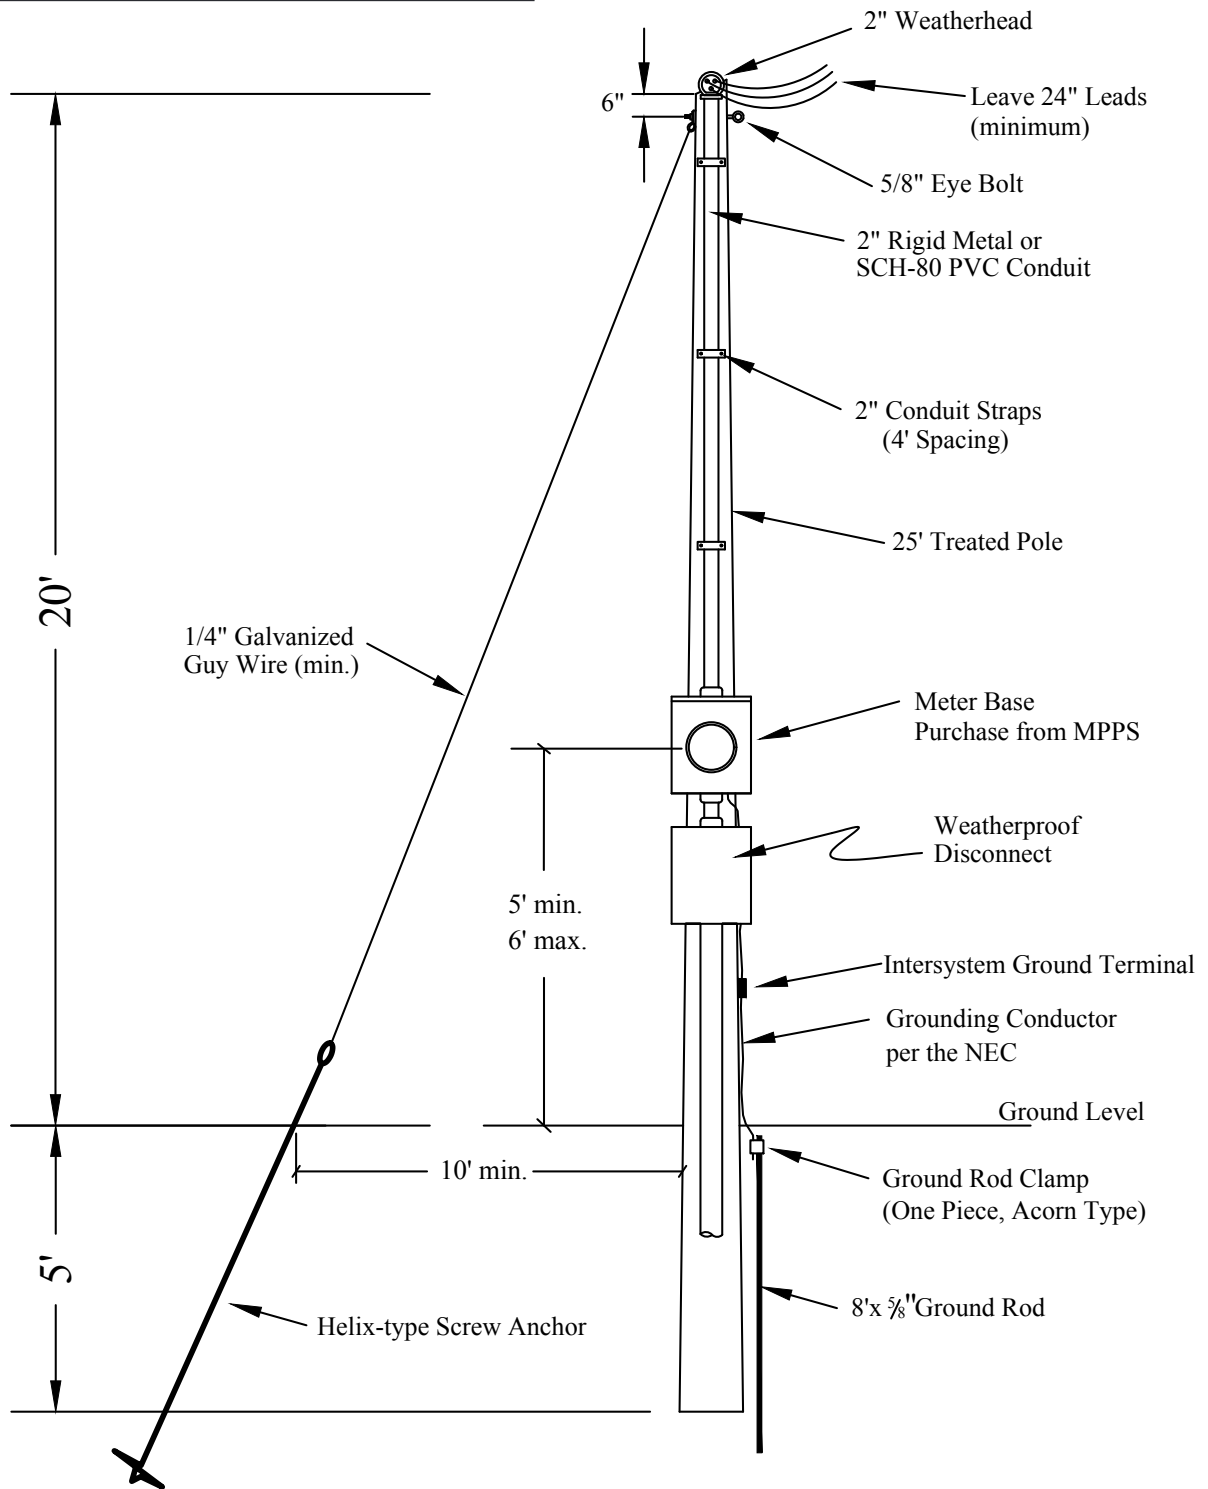

## Typical 200 AMP Overhead Service Diagram Mobile Home Pole

### NOTES:

1. Meter locations must be approved by MPPPS prior to installation.
3. All mobile home services must be located within 30 feet of mobile home.
3. All conductors are to be sized and installed according to the NEC.
4. Ground rod, foundation, & metal facilities shall be grounded according to the NEC.